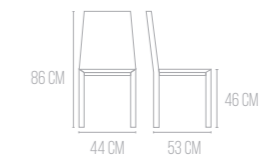

MONTEFREDDO

SEDIA / CHAIR / CHAISE

1EUS847000000.94

COLORI CAT.1 / COLORS / COLOURS

SEDIA SCOGLIO / CHAIR / CHAISE

DIMENSIONI / DIMENSIONS

POLIPROPILENE
POLYPROPYLENE
POLYPROPYLENE

SEDIA VELA / CHAIR / CHAISE

DIMENSIONI / DIMENSIONS

POLIPROPILENE
POLYPROPYLENE
POLYPROPYLENE

SEDIA MONTEFREDDO / CHAIR / CHAISE

DIMENSIONI / DIMENSIONS

POLIPROPILENE
POLYPROPYLENE
POLYPROPYLENE