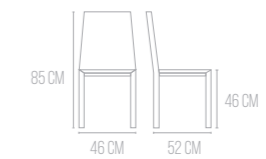

MONTEFREDDO

SEDIA / CHAIR / CHAISE

1EUS847000000.94

COLORI CAT.1 / COLORS / COLOURS

SEDIA SCOGLIO / CHAIR / CHAISE

DIMENSIONI / DIMENSIONS

POLIPROPILENE
POLYPROPYLENE
POLYPROPYLENE

SEDIA VELA / CHAIR / CHAISE

DIMENSIONI / DIMENSIONS

POLIPROPILENE
POLYPROPYLENE
POLYPROPYLENE

SEDIA MONTEFREDDO / CHAIR / CHAISE

DIMENSIONI / DIMENSIONS

POLIPROPILENE
POLYPROPYLENE
POLYPROPYLENE