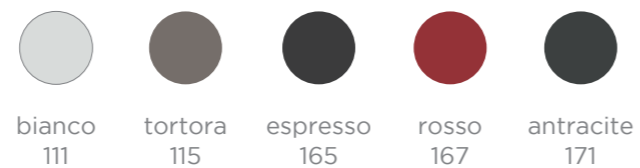

SCOGLIO

SEDIA / CHAIR / CHAISE

1EUS848000000.102

COLORI CAT.1 / COLORS / COLOURS

VELA

SEDIA / CHAIR / CHAISE

1EUS846000000.80

COLORI CAT.1 / COLORS / COLOURS

MONTEFREDDO

SEDIA / CHAIR / CHAISE

1EUS847000000.94

COLORI CAT.1 / COLORS / COLOURS

SEDIA SCOGLIO / CHAIR / CHAISE

DIMENSIONI / DIMENSIONS

POLIPROPILENE
POLYPROPYLENE
POLYPROPYLENE

SEDIA VELA / CHAIR / CHAISE