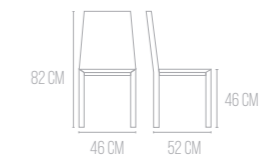

MONTEFREDDO

SEDIA / CHAIR / CHAISE

1EUS847000000.94

COLORI CAT.1 / COLORS / COLOURS

SEDIA SCOGLIO / CHAIR / CHAISE

DIMENSIONI / DIMENSIONS

POLIPROPILENE
POLYPROPYLENE
POLYPROPYLENE

SEDIA VELA / CHAIR / CHAISE

DIMENSIONI / DIMENSIONS

POLIPROPILENE
POLYPROPYLENE
POLYPROPYLENE

SEDIA MONTEFREDDO / CHAIR / CHAISE

DIMENSIONI / DIMENSIONS

POLIPROPILENE
POLYPROPYLENE
POLYPROPYLENE