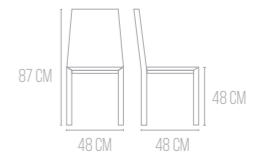

PORTA MARINA

SEDIA / CHAIR / CHAISE

CASTELNUOVO

SEDIA / CHAIR / CHAISE

TESSUTO CRAZY2607 / COLORE 829
BASAMENTO NERO OPACO 012
TISSUE CRAZY2607 / COLOR 829
MATT BLACK 012 BASE
TISSU CRAZY2607 / COULEUR 829
PIETEMENT NOIR MATT 012

DIMENSIONI / DIMENSIONS

SEDIA CASTELNUOVO / CHAIR / CHAISE

DIMENSIONI / DIMENSIONS

SEDIA PORTA MARINA / CHAIR / CHAISE

CAT. PRESTIGE 1	1EUS314000000.463
CAT. PRESTIGE 2	1EUS314000000.483
CAT. GLAMOUR	1EUS314000000.523
CAT. PELLE B	1EUS314000000.808
CAT. PELLE D	1EUS314000000.1097