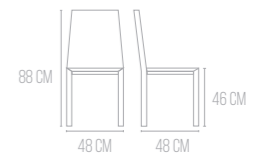

TESSUTO CRAZY2607 / COLORE 825
BASAMENTO ALLUMINIO GOFRATO
TISSUE CRAZY2607 / COLOR 825
EMBOSSED ALUMINUM BASE
TISSU CRAZY2607 / COULEUR 825
BASE EN ALUMINIUM GAUFRE

SEDIA PORTA MARINA / CHAIR / CHAISE

DIMENSIONI / DIMENSIONS

SEDIA CASTELNUOVO / CHAIR / CHAISE

DIMENSIONI / DIMENSIONS

SEDIA PORTA MARINA / CHAIR / CHAISE

CAT. PRESTIGE 1	1EUS314000000.463
CAT. PRESTIGE 2	1EUS314000000.483
CAT. GLAMOUR	1EUS314000000.523
CAT. PELLE B	1EUS314000000.808
CAT. PELLE D	1EUS314000000.1097